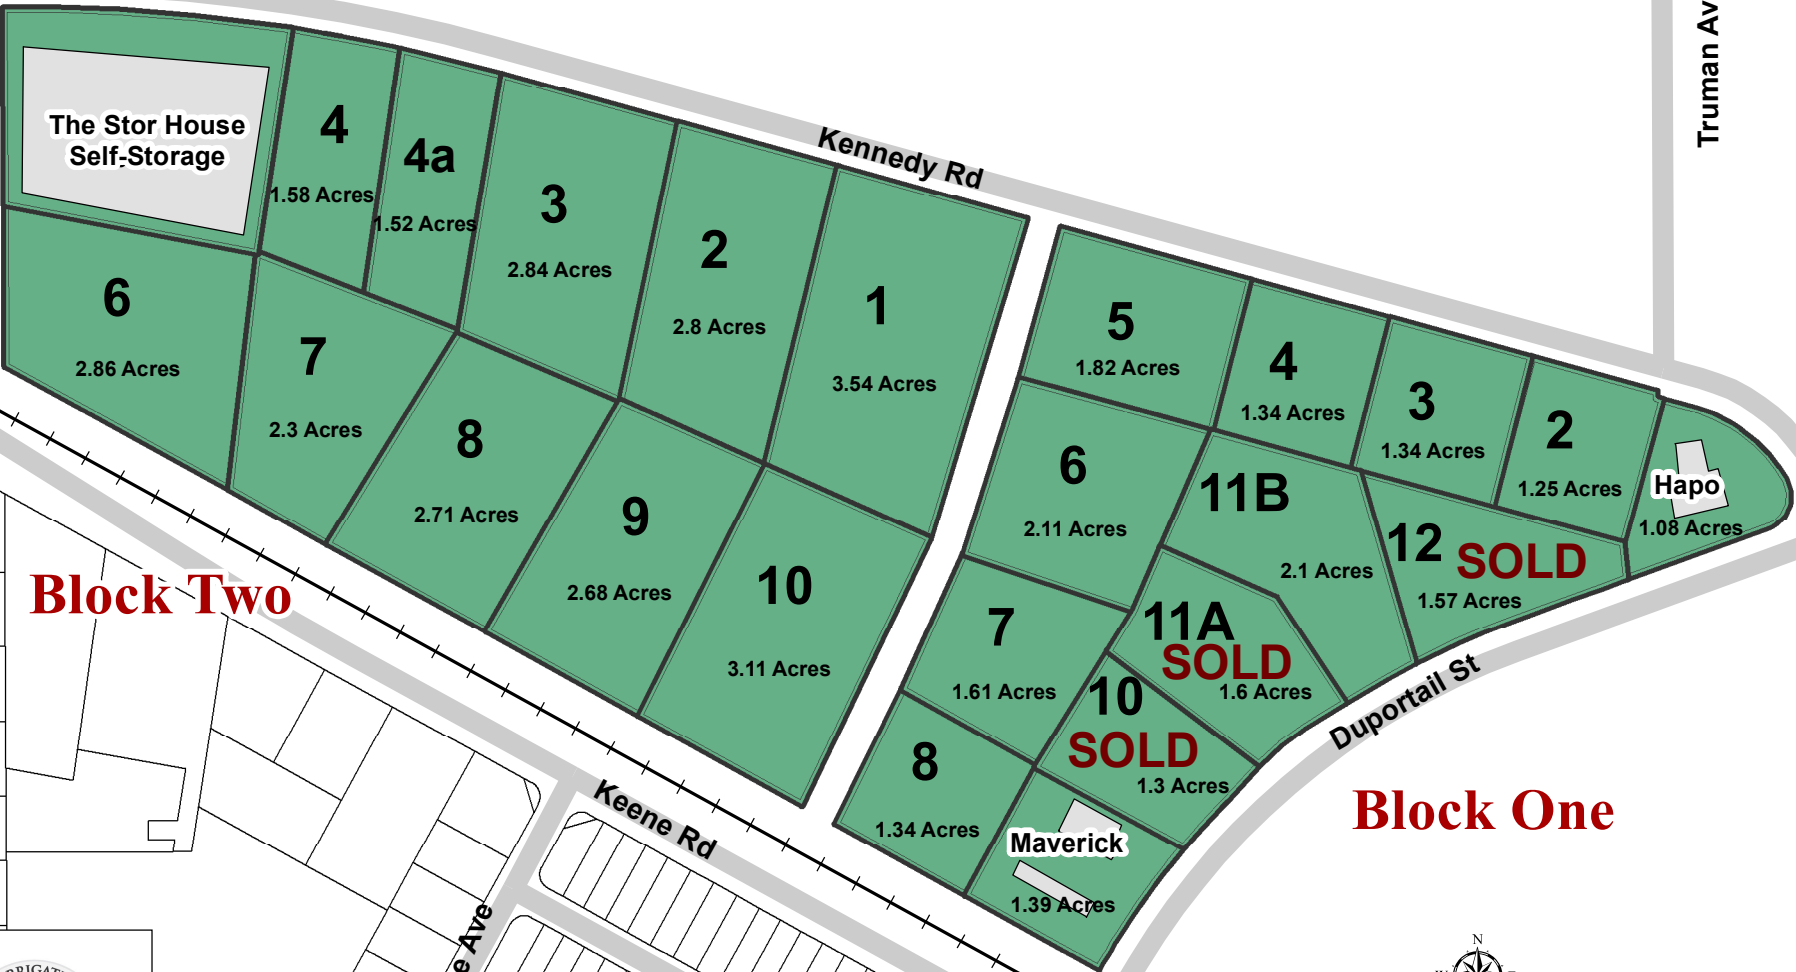

SITE MAP

Fire Mtn Rd

Truman Ave

Block Two

Block One

Tami St

Tomich Ave

Keene Rd

Duportail St

Lethbridge Ave

Waterford St

Hanstead St

Kensington Way

Stoneridge

BUSINESS AND COMMERCE PARK